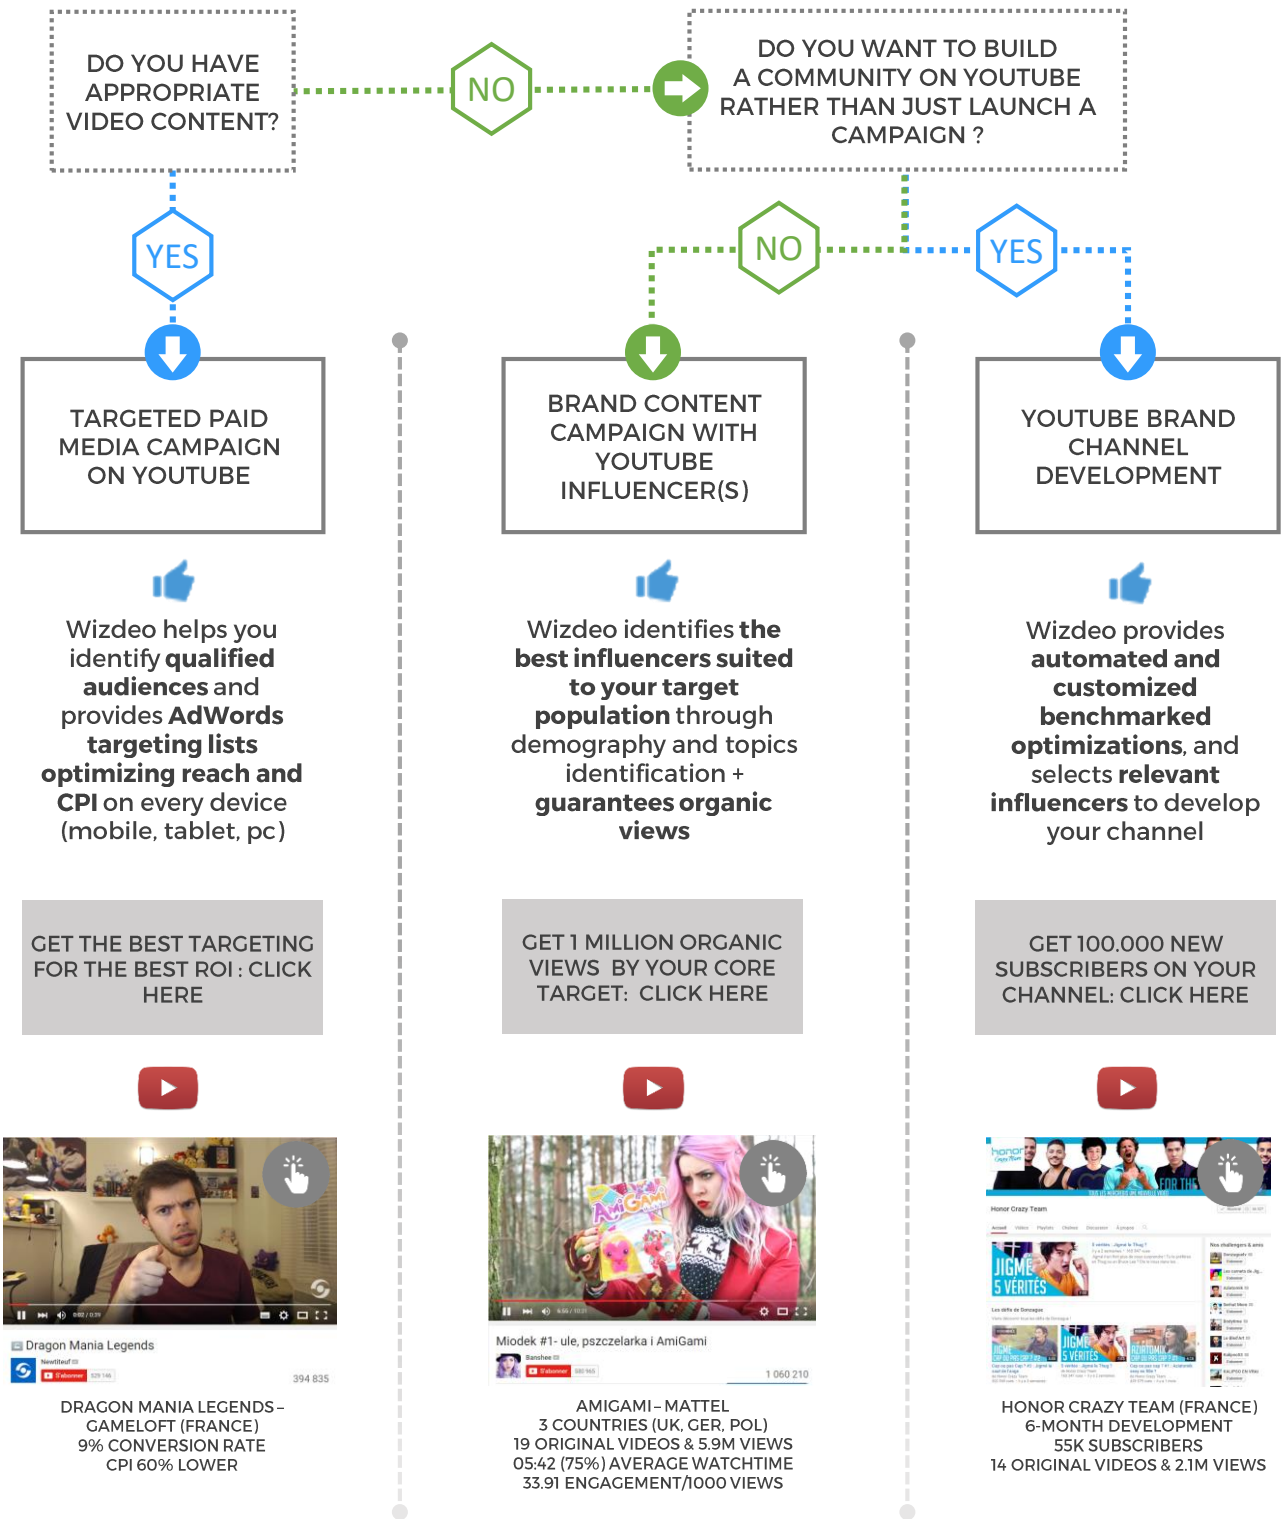

REACH & ENGAGE EFFICIENTLY YOUR TARGET CUSTOMERS ON YOUTUBE

wizdeo enabled by **wiztracker**®  
a leading video marketing and data suite

VISIT [WIZTRACKER.NET](http://WIZTRACKER.NET) & [WIZDEO.COM](http://WIZDEO.COM)